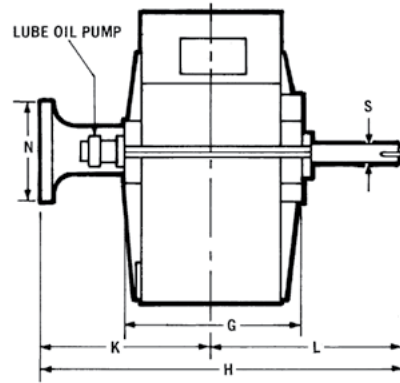

VMG SHOWN

HMG | HORIZONTAL MARINE GEAR

VMG | VERTICAL MARINE GEAR

WITHOUT CLUTCH

HMG

SIZE	A	B	C	D	E	G	H	K	L	M	N	S	T	V	W	WT.—LBS.
16	17.0	17.0	16.5	1.3	22.0	28.0	56.0	29.0	27.0	5.0	16.0	3.8	12.0	5.0	48.0	5,000
18	18.0	18.0	18.0	1.5	24.0	29.0	58.0	30.0	28.0	5.5	17.0	4.0	13.0	5.0	52.0	6,000
20	21.0	21.0	20.5	1.8	27.0	30.0	60.0	31.0	29.0	6.0	18.0	4.5	15.0	6.0	60.0	9,000
23	24.0	24.0	23.0	1.8	30.0	32.0	66.0	34.0	32.0	6.5	20.0	4.6	17.0	8.0	68.0	11,500
26	26.0	26.0	26.0	2.0	33.5	35.0	72.0	37.0	35.0	7.0	23.0	5.0	19.0	9.0	76.0	15,000
30	29.0	28.0	30.0	2.0	37.0	37.0	78.0	40.0	38.0	8.0	25.0	5.3	20.0	10.0	86.0	17,000
34	33.0	31.0	34.0	2.0	43.0	40.0	82.0	40.0	42.0	8.0	27.0	5.5	24.0	10.0	98.0	19,000
36	36.0	32.0	36.0	2.5	45.0	42.0	86.0	42.0	44.0	9.0	28.0	6.5	27.0	10.0	110.0	20,000
42	42.0	40.0	42.0	2.5	52.0	44.0	90.0	44.0	46.0	9.0	28.0	7.3	31.0	10.0	125.0	25,000
48	48.0	46.0	48.0	2.5	56.0	52.0	102.0	52.0	50.0	9.0	30.0	7.5	34.0	10.0	136.0	34,000

VMG

SIZE	A	B	C	D	G	H	K	L	M	N	S	T	W	WT.—LBS.
16	17.0	10.0	16.5	1.3	28.0	56.0	29.0	27.0	5.0	16.0	3.8	10.0	48.0	5,000
18	18.0	10.0	18.0	1.5	29.0	58.0	30.0	28.0	5.5	17.0	4.0	12.0	52.0	6,000
20	21.0	11.0	20.5	1.8	30.0	60.0	31.0	29.0	6.0	18.0	4.5	14.0	58.0	9,000
23	24.0	12.0	23.0	2.0	32.0	66.0	34.0	32.0	7.5	20.0	4.6	18.0	64.0	11,500
26	26.0	13.0	26.0	2.0	35.0	72.0	37.0	35.0	8.0	23.0	5.0	22.0	70.0	15,000
30	29.0	14.0	30.0	2.0	37.0	78.0	40.0	38.0	8.0	25.0	5.3	24.0	76.0	17,000
34	33.0	16.0	34.0	2.5	40.0	82.0	40.0	42.0	8.0	27.0	5.5	26.0	88.0	19,000
36	35.0	20.0	36.0	2.5	42.0	86.0	42.0	44.0	8.0	28.0	6.5	28.0	88.0	20,000
42	40.5	24.0	42.0	2.5	44.0	96.0	44.0	52.0	9.0	28.0	7.3	32.0	98.0	25,000
48	48.0	25.0	48.0	2.5	52.0	108.0	52.0	56.0	9.0	30.0	7.5	36.0	116.0	34,000

FOR INSTALLATION PURPOSES USE CERTIFIED DIMENSIONS ONLY. ALL DIMENSIONS SHOWN ARE IN INCHES.