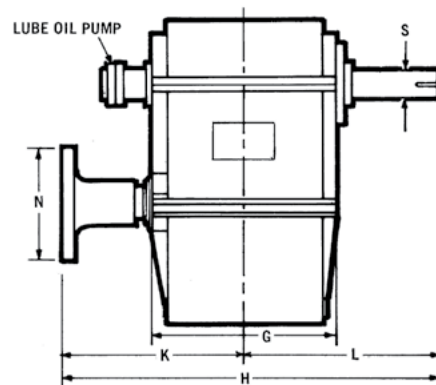

VMG SHOWN

HMG | HORIZONTAL MARINE GEAR

VMG | VERTICAL MARINE GEAR

WITHOUT CLUTCH

HMG

SIZE	A	B	C	D	E	G	H	K	L	M	N	S	T	V	W	WT.—LBS.
16	17.0	17.0	16.5	1.3	22.0	28.0	56.0	29.0	27.0	5.0	16.0	3.8	12.0	5.0	48.0	5,000
18	18.0	18.0	18.0	1.5	24.0	29.0	58.0	30.0	28.0	5.5	17.0	4.0	13.0	5.0	52.0	6,000
20	21.0	21.0	20.5	1.8	27.0	30.0	60.0	31.0	29.0	6.0	18.0	4.5	15.0	6.0	60.0	9,000
23	24.0	24.0	23.0	1.8	30.0	32.0	66.0	34.0	32.0	6.5	20.0	4.6	17.0	8.0	68.0	11,500
26	26.0	26.0	26.0	2.0	33.5	35.0	72.0	37.0	35.0	7.0	23.0	5.0	19.0	9.0	76.0	15,000
30	29.0	28.0	30.0	2.0	37.0	37.0	78.0	40.0	38.0	8.0	25.0	5.3	20.0	10.0	86.0	17,000
34	33.0	31.0	34.0	2.0	43.0	40.0	82.0	40.0	42.0	8.0	27.0	5.5	24.0	10.0	98.0	19,000
36	36.0	32.0	36.0	2.5	45.0	42.0	86.0	42.0	44.0	9.0	28.0	6.5	27.0	10.0	110.0	20,000
42	42.0	40.0	42.0	2.5	52.0	44.0	90.0	44.0	46.0	9.0	28.0	7.3	31.0	10.0	125.0	25,000
48	48.0	46.0	48.0	2.5	56.0	52.0	102.0	52.0	50.0	9.0	30.0	7.5	34.0	10.0	136.0	34,000

VMG

SIZE	A	B	C	D	G	H	K	L	M	N	S	T	W	WT.—LBS.
16	17.0	10.0	16.5	1.3	28.0	56.0	29.0	27.0	5.0	16.0	3.8	10.0	48.0	5,000
18	18.0	10.0	18.0	1.5	29.0	58.0	30.0	28.0	5.5	17.0	4.0	12.0	52.0	6,000
20	21.0	11.0	20.5	1.8	30.0	60.0	31.0	29.0	6.0	18.0	4.5	14.0	58.0	9,000
23	24.0	12.0	23.0	2.0	32.0	66.0	34.0	32.0	7.5	20.0	4.6	18.0	64.0	11,500
26	26.0	13.0	26.0	2.0	35.0	72.0	37.0	35.0	8.0	23.0	5.0	22.0	70.0	15,000
30	29.0	14.0	30.0	2.0	37.0	78.0	40.0	38.0	8.0	25.0	5.3	24.0	76.0	17,000
34	33.0	16.0	34.0	2.5	40.0	82.0	40.0	42.0	8.0	27.0	5.5	26.0	88.0	19,000
36	35.0	20.0	36.0	2.5	42.0	86.0	42.0	44.0	8.0	28.0	6.5	28.0	88.0	20,000
42	40.5	24.0	42.0	2.5	44.0	96.0	44.0	52.0	9.0	28.0	7.3	32.0	98.0	25,000
48	48.0	25.0	48.0	2.5	52.0	108.0	52.0	56.0	9.0	30.0	7.5	36.0	116.0	34,000

FOR INSTALLATION PURPOSES USE CERTIFIED DIMENSIONS ONLY. ALL DIMENSIONS SHOWN ARE IN INCHES.